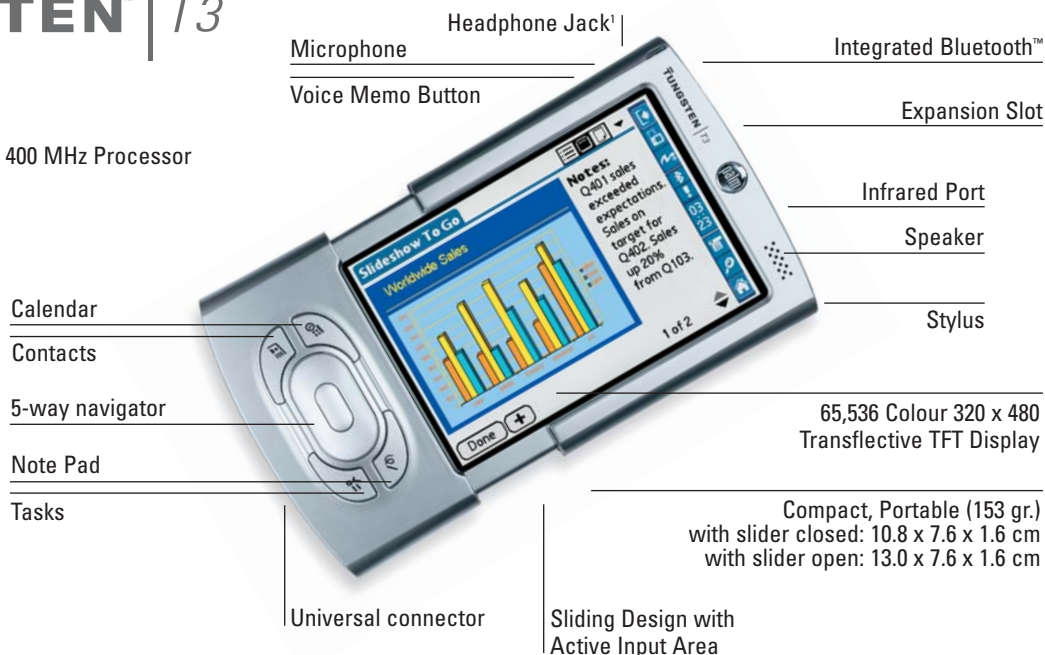

1. 52 MB actual storage capacity.

2. Windows compatibility only.

3. Requires installation of included email software, a separately purchased compatible mobile phone, and Internet service (for email only). Additional charges from your mobile and/or Internet service provider may apply.

4. Requires an expansion card, sold separately.

- Intel® XScale™ 400 MHz Processor
- 64 MB² RAM

SPECIFICATIONS	TUNGSTEN™ T3
SKU	P80870ML3
Display	High-resolution 320 x 480 transflective display supporting 65,536 colours Works in portrait and landscape modes
Weight and size	153 gr., 10.8 x 7.6 x 1.6 cm (closed). 13.0 x 7.6 x 1.6 cm (open)
Power	Rechargeable lithium-ion polymer battery lasting up to 5 days
Memory	64 MB ² (16 MB flash ROM)
Operating system	Palm OS® 5.2.1
Processor	Intel® XScale™ 400 MHz ARM processor
Navigation, data entry	5-way navigator, stylus. On-screen writing software
Infrared port	Yes
Bluetooth capabilities	Yes, with real-time device discovery
Audio capabilities	Microphone, 3.5 mm stereo headphone jack and mono speaker ¹
Voice recording	Yes
Expansion capabilities	SD / SDIO / MultiMediaCard expansion slot. Palm universal connector
What's in the box	Delivered with recharging USB HotSync® cradle ³ , protective cover, stylus, software CD-ROM and documentation